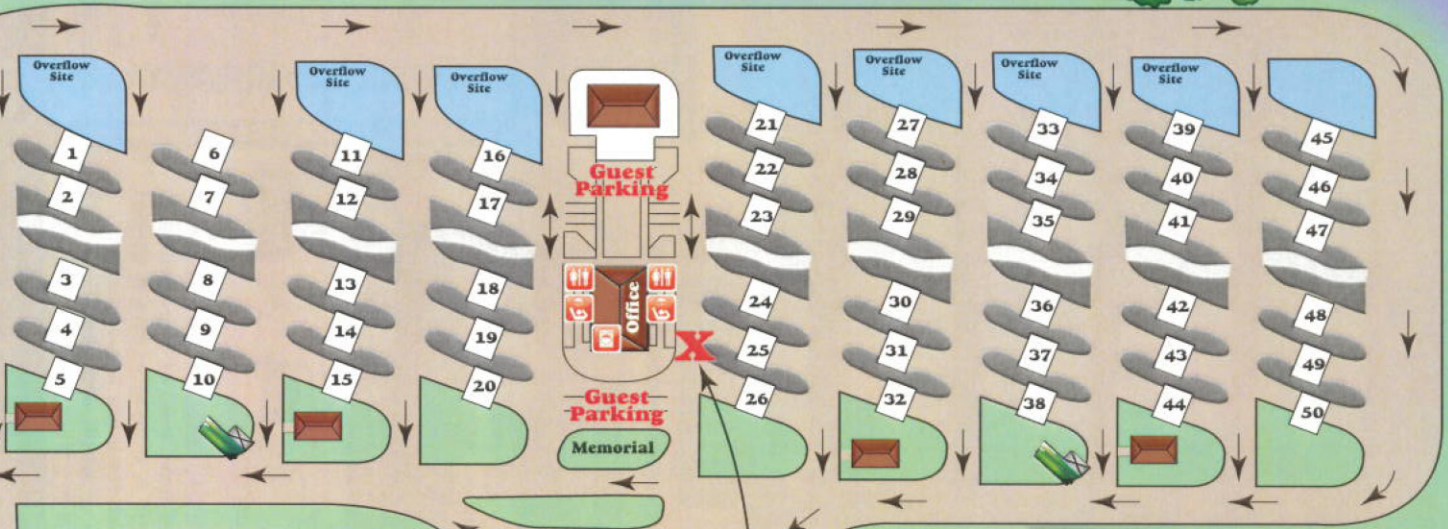

Military & DOD
Only

APACHE FLATS

RV PARK, FORT HUACHUCA, ARIZONA 85613

For Reservations
(520) 533-1335

Your Site #

Restroom Code #
1324

Check out time is
11:00 AM

MAIL INSTRUCTIONS
There is No Mail Service at Apache Flats RV Park
To Receive Mail You Must Use The Main Post Office In Sierra Vista

Emergency
Military Police
(520) 533-3000

Southwest Publications
All Rights Reserved © 2022

SPEED
LIMIT
10 MPH

LEGEND

- | | | |
|--|-----------------|------------|
| Overflow Site Water Only | Showers | Air Supply |
| Elec, Water, Sewer Cable, WiFi & BBQ 30/50 Amp | Restroom | Trash |
| Elec, Water, Sewer Cable & WiFi | 24 Hour Laundry | Pavilion |
| | Dump Station | |

YOU ARE HERE

PARK RULES

- No Vehicle Washing/Maintenance.
- No Wood Burning/Tree Cutting.
- No Pets In Buildings.
- No Hanging Laundry Outside.
- No Parking In The Gravel Area.
- Guests Are Responsible For Leaks & Spills.
- Quiet Hours 10 PM To 8 AM.
- RV and 1 Tow Vehicle Per Site.
- Do Not Walk Through RV Sites, Use Walkway.
- No Feeding Wildlife. No Bird Feeders.
- All Sites Must Be Kept To A Clean And Safe Appearance To Include Securing Propane Bottles, Umbrellas/Table Linens - Put Away - Stored Only.
- No Appliances Left Outside Such as Gas Grills, Etc.
- NO Firepits or Chimneys.

Check Out Time 11:00 AM

PET RULES

Two Pet Limit

- Two Pets Only.
- Must Be On A Leash At All Times.
- Do Not Leave Pets Outside Unattended.
- Do Not Use Gravel Area, Must Use Designated Pet Area & Clean Up At Once.
- Do Not Leave Food & Water Outside.
- No Pet Kennels Outside. No Wired Fences or Tethering of Pets.
- No Bathing of Pets in Facility Restrooms or Washing Pet Blankets in Laundry Room.